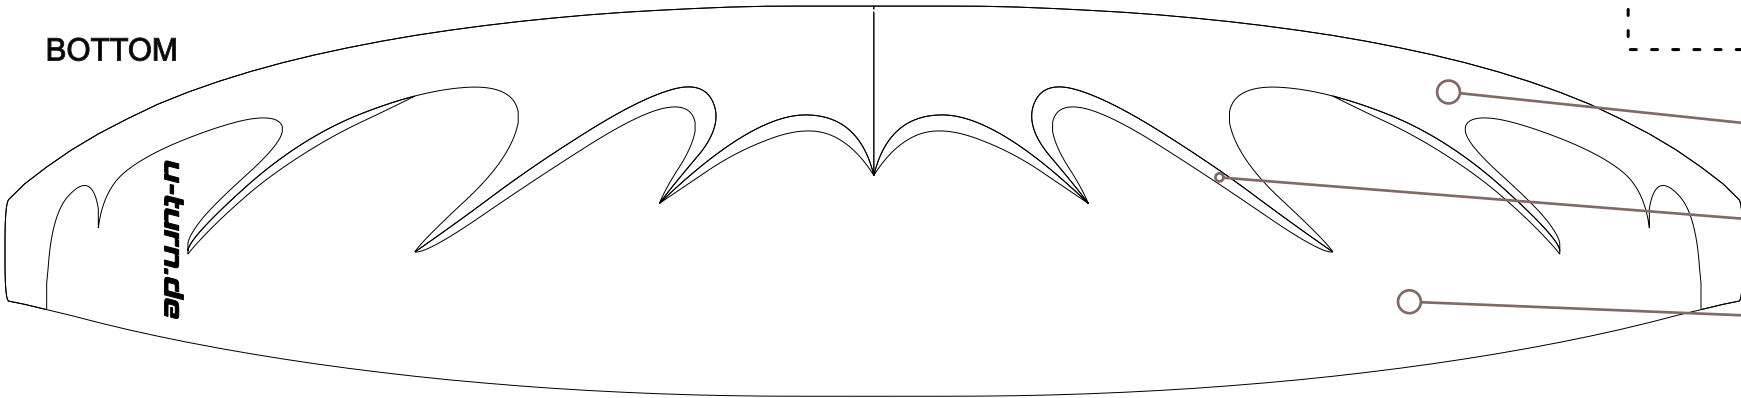

Front

Torray NK40

Design stripe

Torray NK40

Back

Torray NK40

Profiles (no line loop)

Skytex 27 Finish

Profiles with line/ V-Rip

32 Hard Finish

BOTTOM