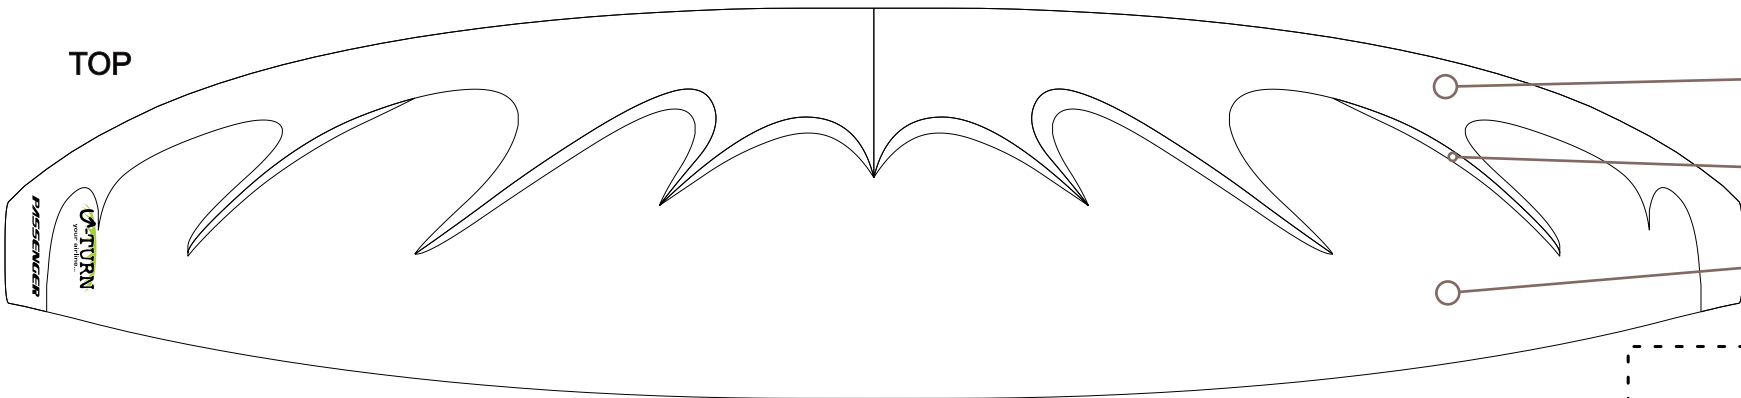

Torray NK40

Dokdo 20

Skytex 32 Hard Finish

Skytex 27 Hard Finish

TOP